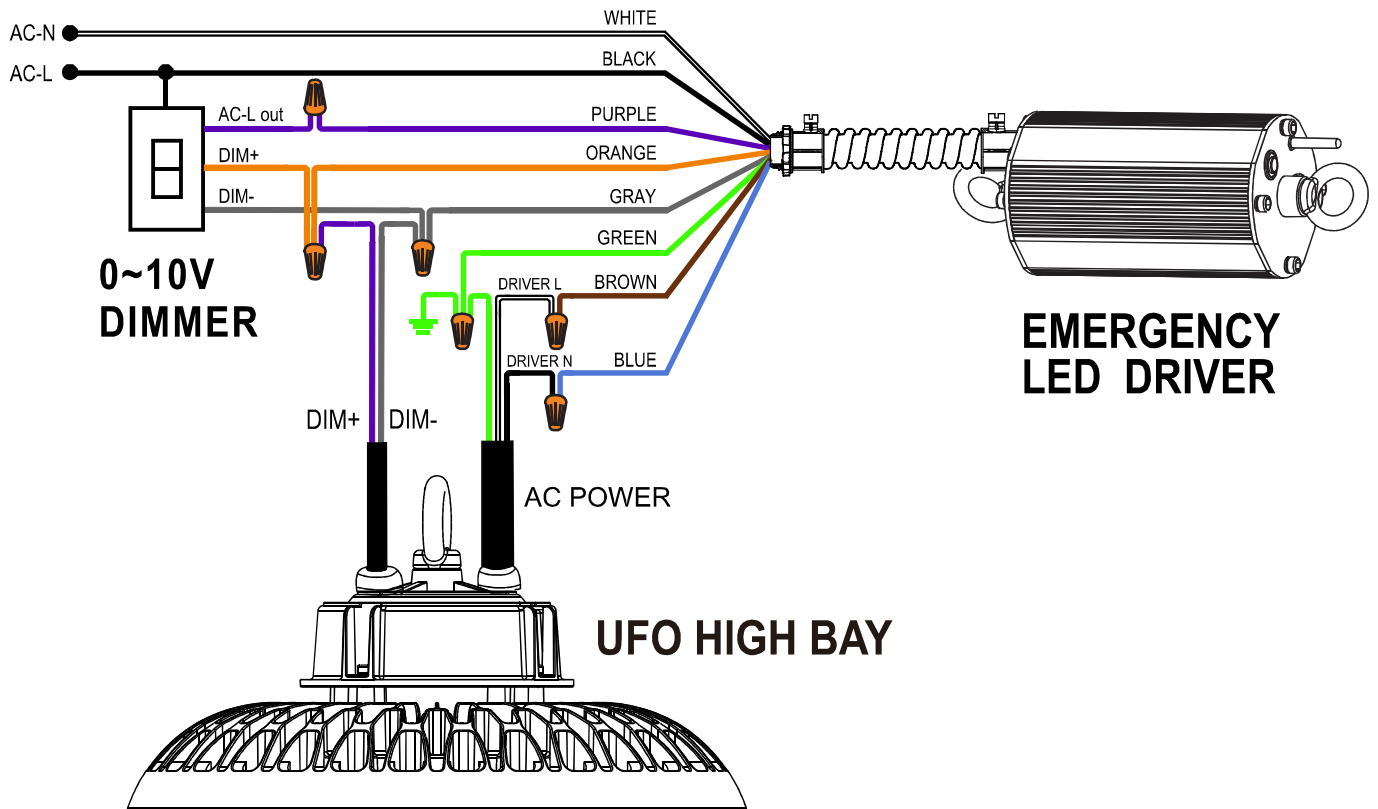

A) With Dimmer